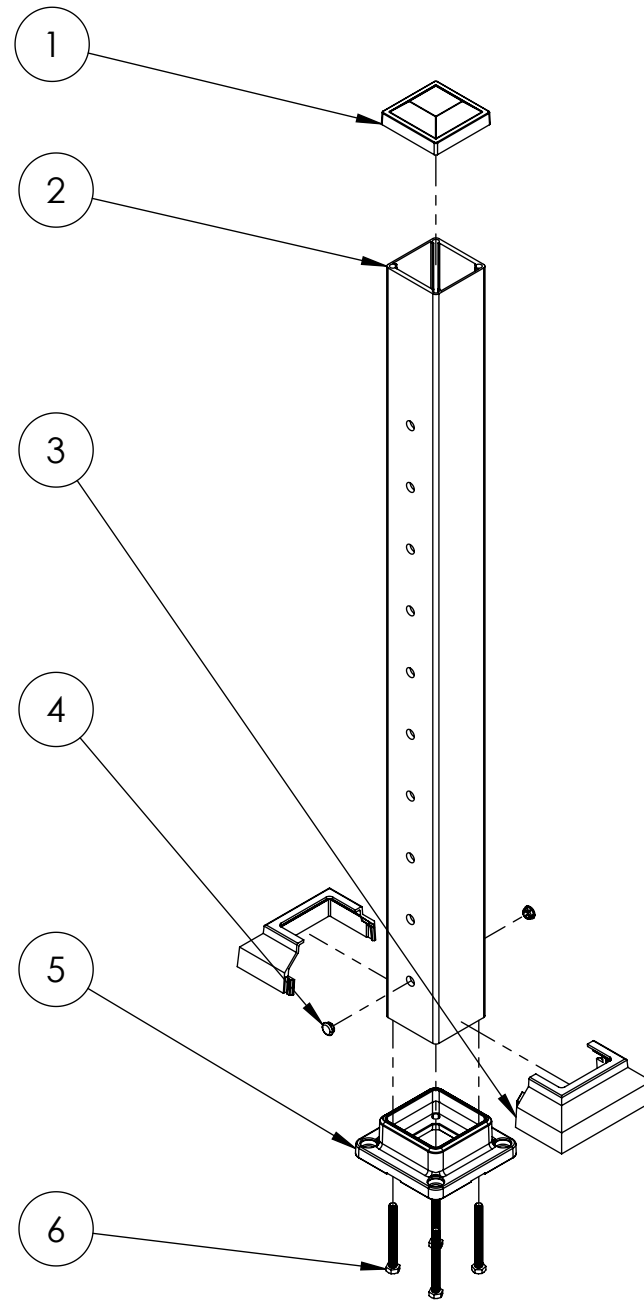

4

3

2

1

ITEM NO.	PART NUMBER	DESCRIPTION	QTY.
1	CC04430	3" POST CAP	1
2	PO043637	3" HEAVY POST, 36" END POST	1
3	BC015305	3" POST SKIRT	1
4	CR004002K	HOLE PLUG (CR004008)	2
5	BP04450	3" BASE PLATE	1
6	SS009880	SS009880 M8 X 80 SS HEX HEAD CAP SCREW	4
7	RJ09700	3" POST JIG FOR CLIP INSTALLATION	1

COLOR OPTIONS	
PART NUMBER	COLOR
PC441636B	BLACK
PC441636W	WHITE
PC441636Z	BRONZE

REVISIONS - BALLOONS DENOTE CHANGES			
REV.	DESCRIPTION	DATE	APPROVED
A		03/12/2024	ZAG

B

B

A

A

UNLESS OTHERWISE SPECIFIED:	NAME	DATE	
DIMENSIONS ARE IN INCHES	DRAWN	VINH 03/12/24	
TOLERANCES:	CHECKED		
FRACTIONAL ±	ENG APPR.		
ANGULAR: MACH ± BEND ±	MFG APPR.		TITLE:
TWO PLACE DECIMAL ±			SHOP DRAWING,
THREE PLACE DECIMAL ±			WILLIAMS 3" X 36" POST,
INTERPRET GEOMETRIC TOLERANCING PER:	THIRD ANGLE PROJECTION:		CABLE END POST
MATERIAL	PROPRIETARY AND CONFIDENTIAL		SIZE DWG. NO. REV
FINISH	THE INFORMATION CONTAINED IN THIS DRAWING IS THE SOLE PROPERTY OF UltraLox. ANY REPRODUCTION IN PART OR AS A WHOLE WITHOUT THE WRITTEN PERMISSION OF UltraLox.		<b>B</b> <b>PC441636</b> <b>A</b>
DO NOT SCALE DRAWING			SCALE: 1:12 WEIGHT: SHEET 1 OF 1