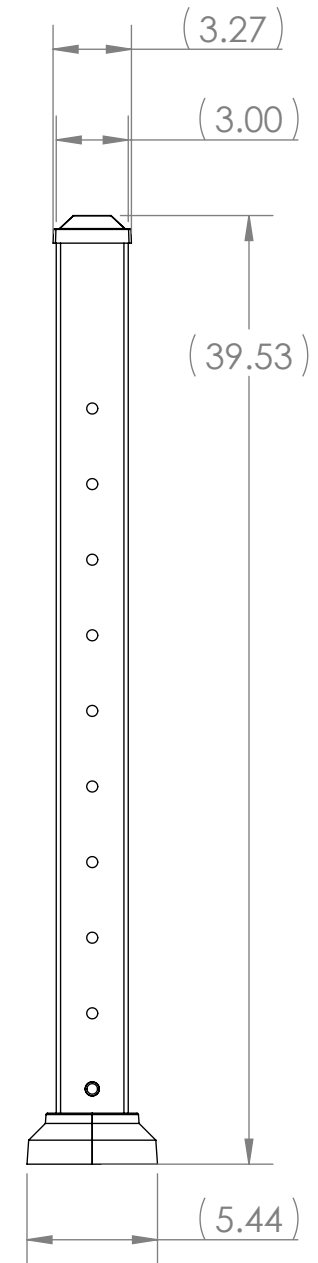

4

3

2

1

ITEM NO.	PART NUMBER	DESCRIPTION	QTY.
1	CC04430	3" POST CAP	1
2	PO043637	3" HEAVY POST, 36" END POST	1
3	BC015305	3" POST SKIRT	1
4	CR004002K	HOLE PLUG (CR004008)	2
5	BP04450	3" BASE PLATE	1
6	SS009880	SS009880 M8 X 80 SS HEX HEAD CAP SCREW	4
7	RJ09700	3" POST JIG FOR CLIP INSTALLATION	1

COLOR OPTIONS	
PART NUMBER	COLOR
PC441636B	BLACK
PC441636W	WHITE
PC441636Z	BRONZE

REVISIONS - BALLOONS DENOTE CHANGES			
REV.	DESCRIPTION	DATE	APPROVED
A		03/12/2024	ZAG

B

B

A

A

UNLESS OTHERWISE SPECIFIED:	NAME	DATE	
DIMENSIONS ARE IN INCHES	DRAWN	VINH 03/12/24	
TOLERANCES:	CHECKED		
FRACTIONAL ±	ENG APPR.		
ANGULAR: MACH ± BEND ±	MFG APPR.		TITLE:
TWO PLACE DECIMAL ±			SHOP DRAWING,
THREE PLACE DECIMAL ±			WILLIAMS 3" X 36" POST,
INTERPRET GEOMETRIC TOLERANCING PER:	THIRD ANGLE PROJECTION:		CABLE END POST
MATERIAL	PROPRIETARY AND CONFIDENTIAL		SIZE DWG. NO. REV
FINISH	THE INFORMATION CONTAINED IN THIS DRAWING IS THE SOLE PROPERTY OF UltraLox. ANY REPRODUCTION IN PART OR AS A WHOLE WITHOUT THE WRITTEN PERMISSION OF UltraLox.		<b>B</b> <b>PC441636</b> <b>A</b>
DO NOT SCALE DRAWING			SCALE: 1:12 WEIGHT: SHEET 1 OF 1

4

3

2

1